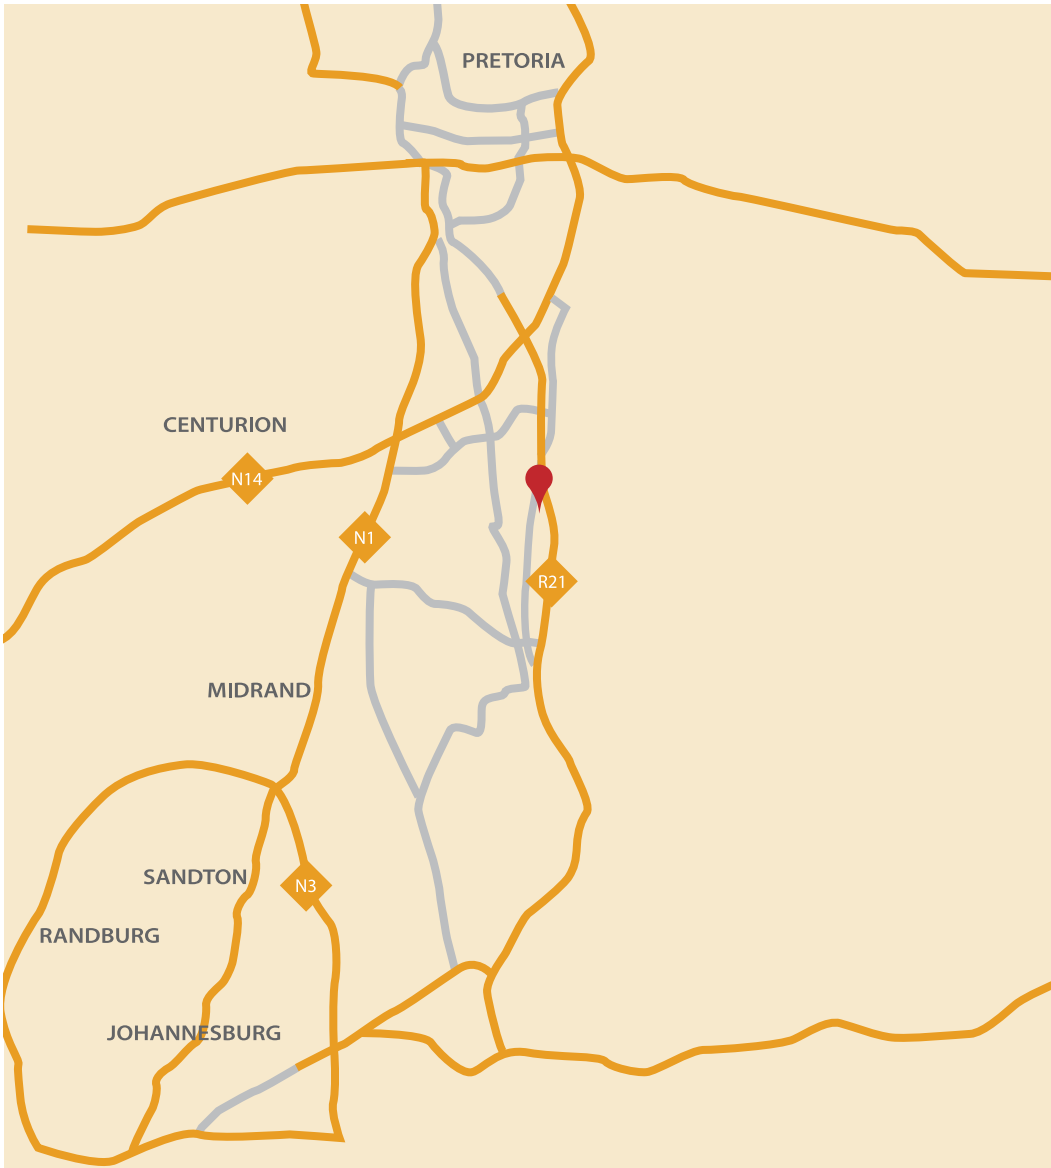

R21 Truck & Plant

Cellphone: 082 226 2220 (Mark) 071 360 7172 (Justin) 079 491 4334 (Brandon) 082 316 9280 (Jorge)

Address: Plot 67, Doringkloof East, Pretoria, South Africa

Coordinates: 25 54' 17" S, 28 15' 14" E

For all your trucking needs.

mark@r21trucks.co.za www.r21trucks.co.za

To OR Tambo (Johannesburg International Airport)